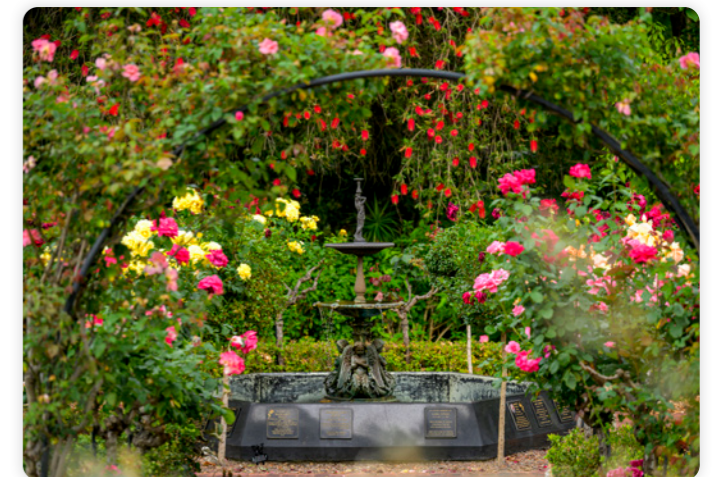

## East Fountain 1

Tuscan in its design, with a fountain centrepiece bordered by four individual garden beds. This formal style garden with wisteria arbor, native habitat tree, is a short stroll to The Emu sculpture and has paved paths linking to East Fountain 2, Queen Adelaide Walk and Sanctuary Gardens.

## East Fountain 2

An ornate flowing three-tiered fountain encircled by colourful tall standard roses, a charming and serene setting for reflection. Scattered with a vast variety of trees and plants offering a home to a multitude of rainbow lorikeets, rosellas and grass parrots.