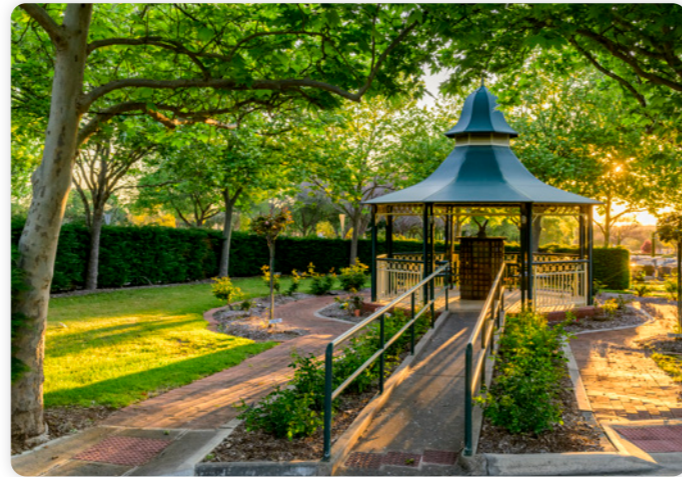

## East Garden

A spacious, open garden, with large feature trees and bordered by roses. Easily accessible by the main entrance, the structured layout provides multiple memorial options.

### Horizon Gazebo

This decorative gazebo is set in the centre of an English style garden, bordered by plane trees and a cypress hedge. The striking pink Queen Adelaide roses are the feature of the garden, providing a sensational display when in full bloom.

### South East Garden

A modern rose garden with lush grass, trees and easy access from the main entrance. Located next to the Tuscan Garden and Wildflowers Café.