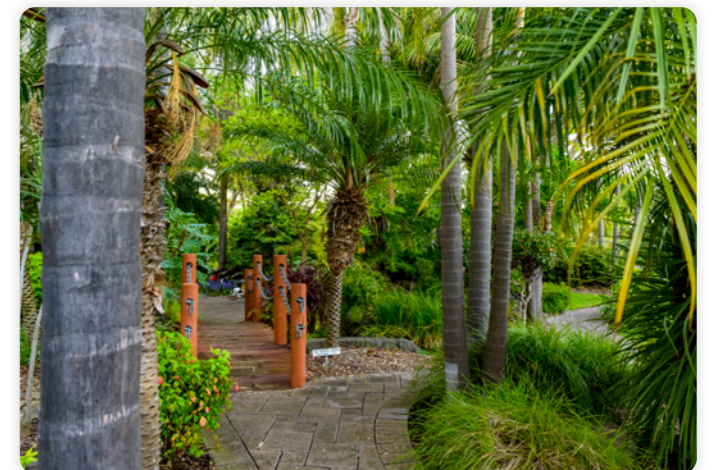

Memorial Options

Boulder
Garden Bed
Garden Edge
Garden Seat

Platinum Gold Silver Bronze