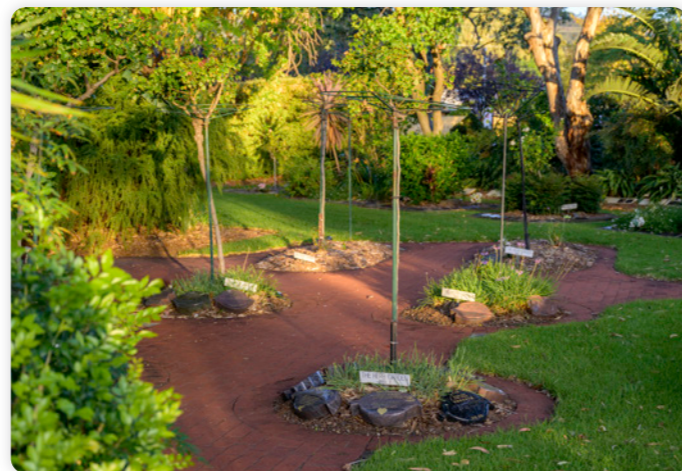

Memorial Options

Boulder
Garden Bed
Garden Edge

Hibiscus Court

A formal garden featuring a central garden seat surrounded by circular garden beds. The roses and hibiscus burst into a spectacular, colourful display from spring through to autumn. This vibrant garden offers comfortable seating in the shade, or among the flowers, for peaceful contemplation.