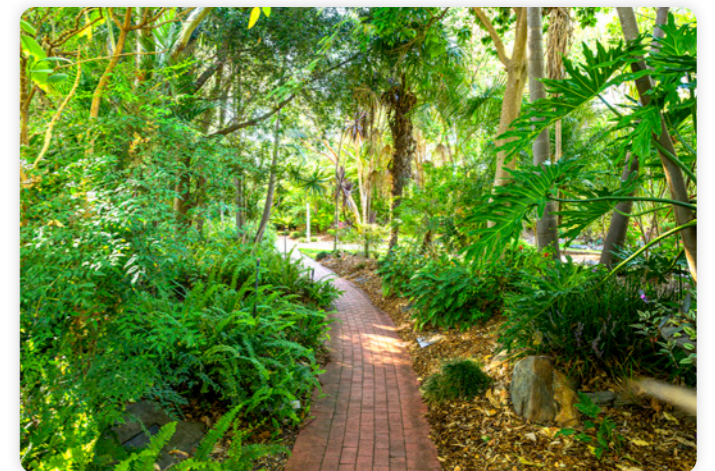

Memorial Options

- Garden Edge
- Pedestal and Tablet
- Small Wall Niche

Platinum Gold Silver Bronze