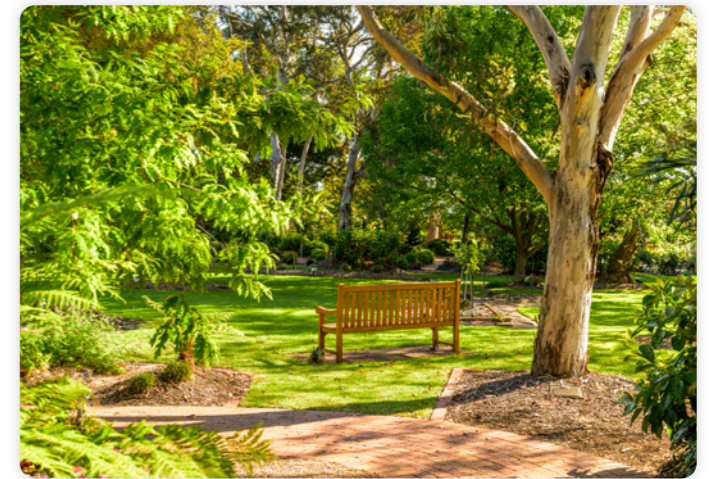

Erica Court

Centred around a majestic magnolia tree this pretty garden has an avenue of roses. Easily accessible from the Jamestown entrance, this lovely green space has garden seats for reflection.