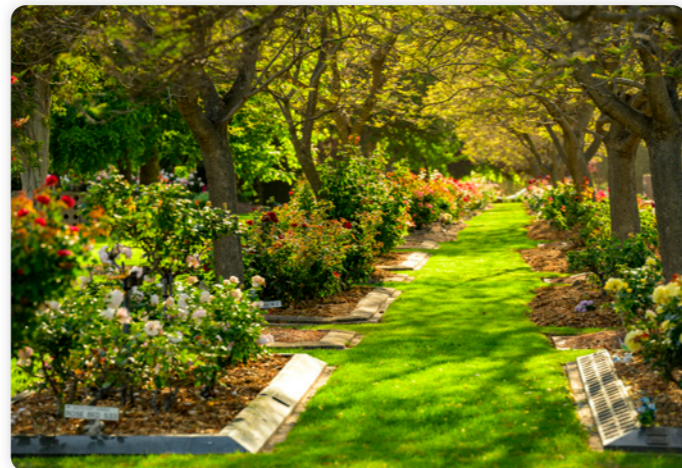

# Traditional

Formal gardens with structured planting and traditional style memorials.

### Services Family

Adjacent to Derrick Gardens, the Services Family Garden is specifically designed for spouses and family of service personnel and features a variety of spectacularly sculptured roses. Bottlebrush trees provide shade and protection to the flourishing roses.

### South East Garden

A modern rose garden with lush grass, trees and easy access from the main entrance. Located next to the Tuscan Garden and Wildflowers Café.

### Tranquility Garden

A formal lawn rose garden sits within the memorial walls providing a private and tranquil setting. From spring to autumn, the garden is awash with colour and fragrance as the roses are in full bloom. Pause for a quiet moment in this serene garden to remember and reflect.