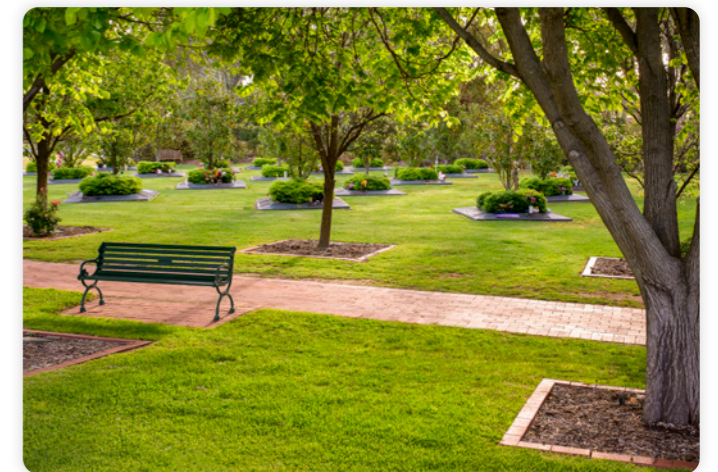

## East Fountain 2

An ornate flowing three-tiered fountain encircled by colourful tall standard roses, a charming and serene setting for reflection. Scattered with a vast variety of trees and plants offering a home to a multitude of rainbow lorikeets, rosellas and grass parrots.

### Memorial Options

- Boulder
- Feature
- Garden Seat
- Garden Bed
- Tree Side
- Wall

## Martinique Grove

Martinique Grove features magnolia trees with granite surrounds. When in bloom, these trees have a spectacular display of fragrant white flowers. With ample seating, Martinique Grove is a stunning place to sit and reflect on the life of loved ones.