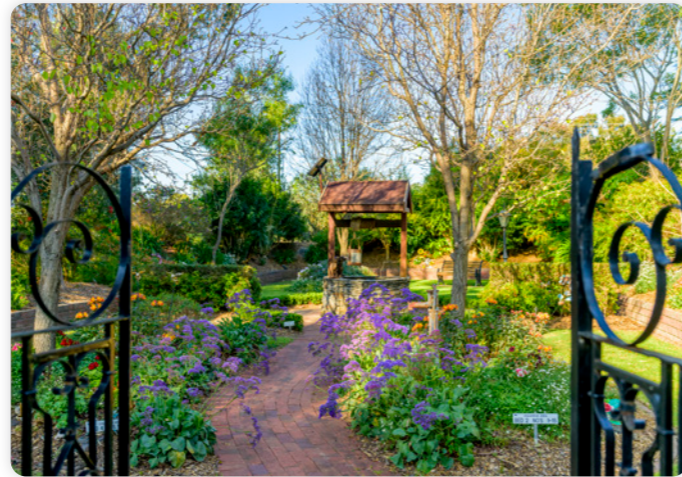

Contemporary

Structured gardens with contemporary memorial options.

Garden of Wishes

A specially themed children's garden set around an endearing wishing well. The serene ambiance presents a tranquil and quiet setting to reflect.

Memorial Options

Garden Edge

Herb Garden

A structured garden neighbouring Tuscan and Tropical Gardens. Featuring tall standard roses, lush garden beds and shaded seats. Close to Wildflowers Café, the perfect spot to stop and reflect.