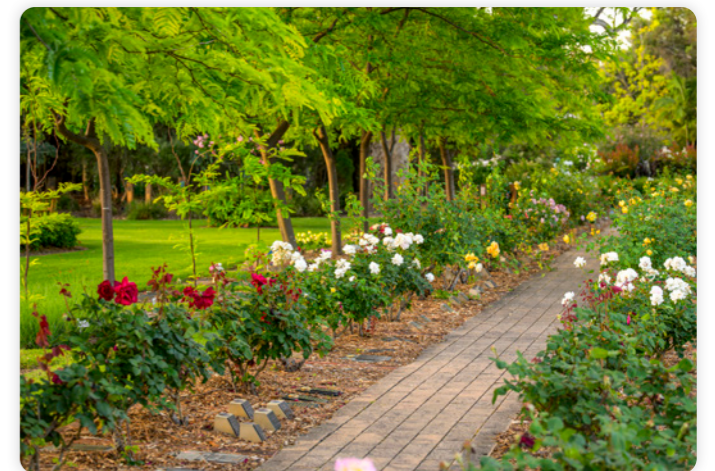

Queen Adelaide

A mixture of a rustic yet traditional backdrop offers striking standard or bush roses. Plentiful shade is provided from the vast native gums, and the glacia trees that line the pictorial Queen Adelaide Walk.