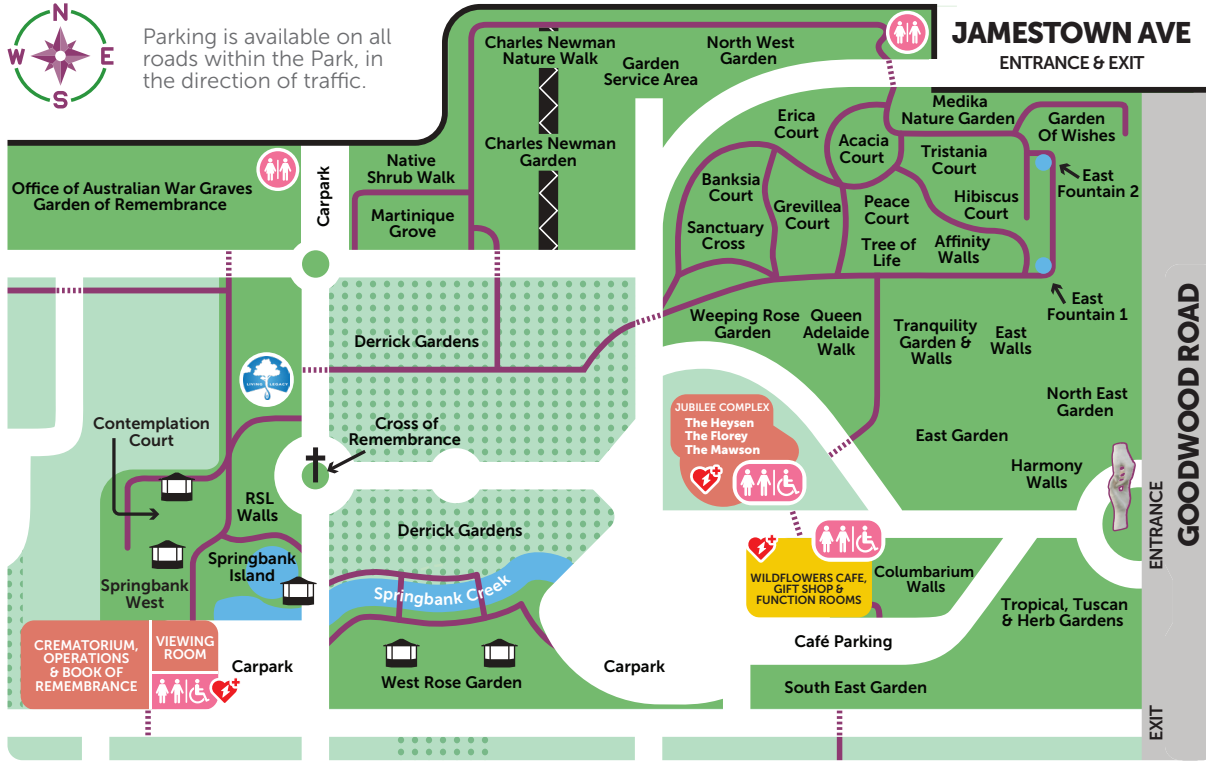

Parking is available on all roads within the Park, in the direction of traffic.

Map Key

Living Legacy

Roads & Carparks

Wheelchair Friendly Path

Cafe, Gift Shop & Function Rooms

Toilets

Buildings

Burial Areas

Irrigated Areas

Irrigated Garden Areas

Speed Limit in Park

Gazebo