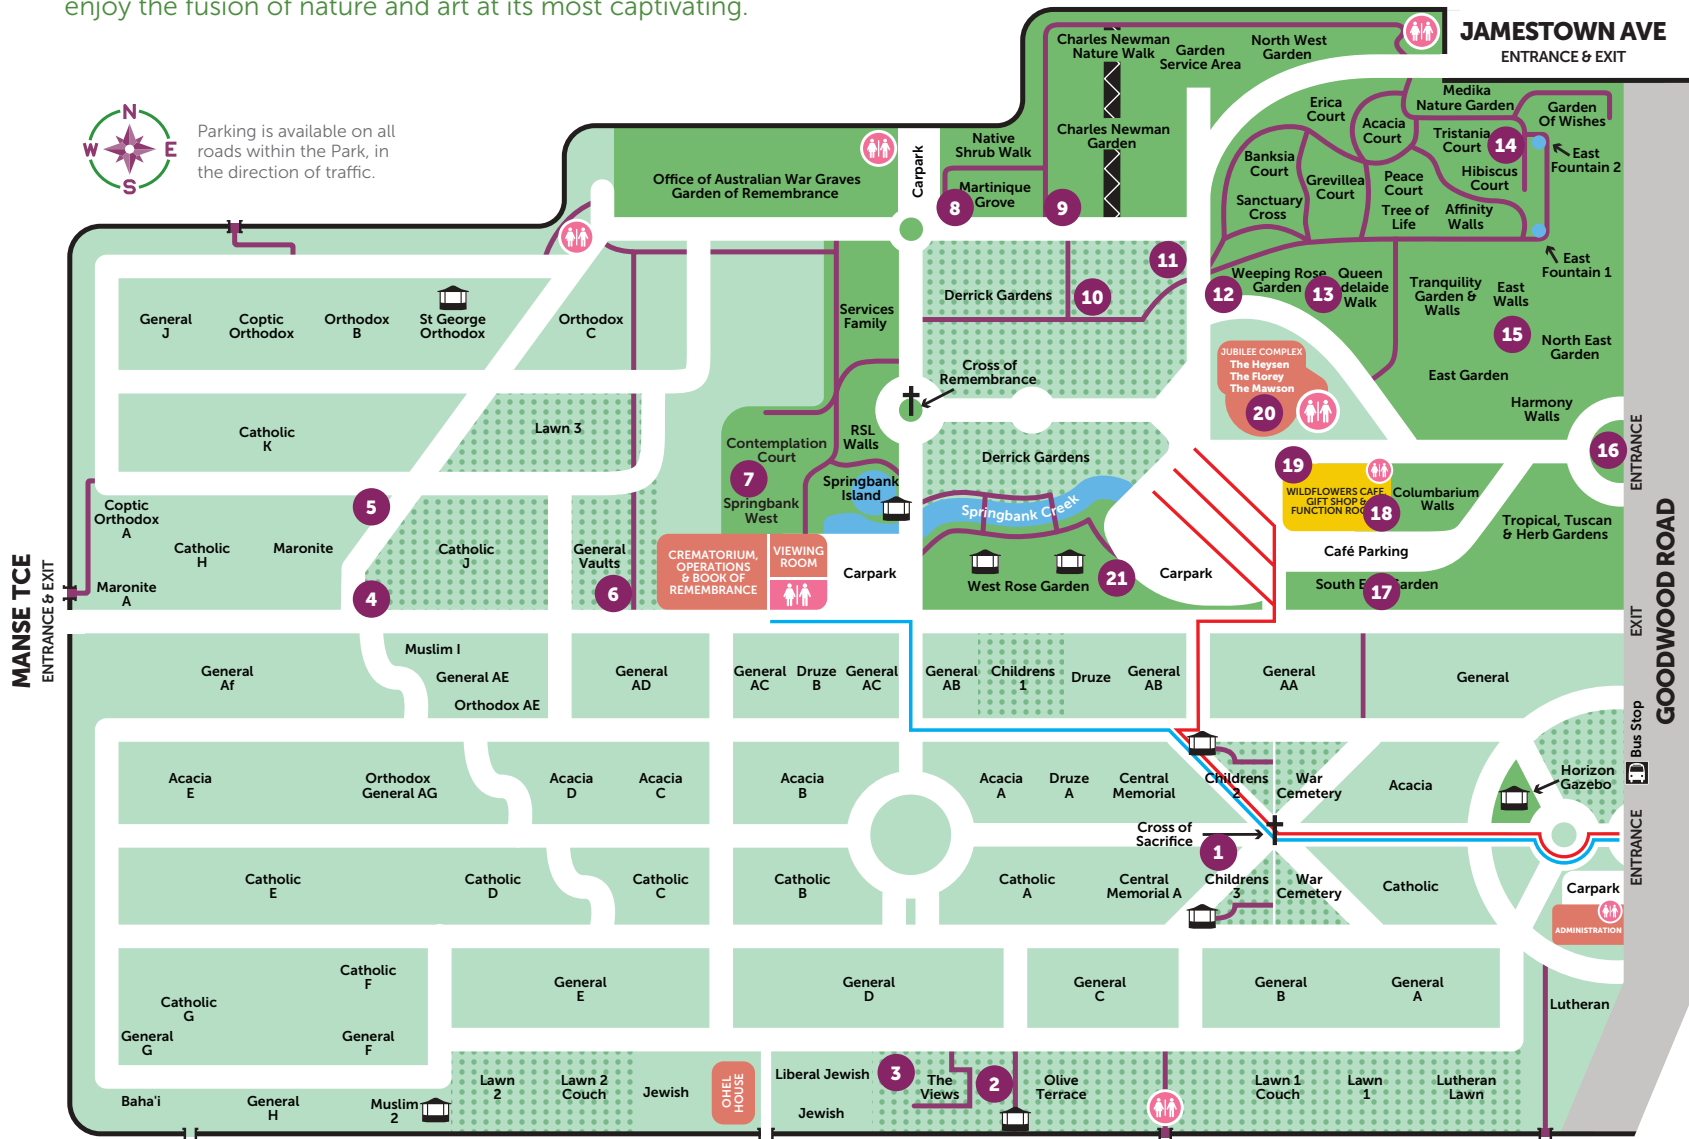

Sculpture Trail

1-31 August

2024

3 Generations and Friend Exhibition

Jubilee Complex Foyer, Centennial Park

29 July - 30 August

Breathtaking landscape and still life paintings by three generations: Allyson Parsons, her mother Marie Parsons, and son Henry Cockington. Beside these exceptional artworks, Alan Borg's majestic driftwood sculptures.

Visit centennialpark.org for more information.

On Reflection
By Matt Turley

SALA in the Park

SALA

Sculptures

- 1** *Equilibrium (Rita the Giraffe)*
by James Hamilton
- 2** *Infinity*
by Chris Murphy
- 3** *Highcroft Urn*
by Chris Highet
- 4** *The Greatest Muse*
by Brent Quilliam & Simon Farrow
- 5** *Make a Wish*
by Chris Murphy
- 6** **Serpent Emerging #1*
by John Hayward
- 7** *On Reflection*
by Matt Turley
- 8** **Flight of Woman*
by Lauren Bradshaw
- 9** *Ulysses*
by Brent Quilliam
- 10** *Poppies*
by Everlon
- 11** **Solare*
by Vaughan Taylor
- 12** *Cycle of Life*
by Ruth Gregor
- 13** *Endless Dance*
by Claude Portelli
- 14** *The Emu*
by Peter Colbey
- 15** **Survivor 4*
by Max Lyle
- 16** *Connection*
by Karl Meyer
- 17** **Light as a Feather*
by James Hamilton
- 18** *Ethereal*
by Karl Meyer
- 19** *Union*
by Brent Quilliam
- 20** *Helen*
by Marc Spurgin
- 21** *Conversations*
by Marijana Tadic

Map Key

Directions between Book of Remembrance, Viewing room & Administration	Wheelchair Friendly Path	Toilets	Burial Areas	Irrigated Garden Areas	Arbour Stairs
Directions between Jubilee Complex & Administration	Roads & Carparks	Cafe, Gift Shop & Function Rooms	Buildings	Irrigated Areas	Speed Limit in Park

Want to see more?

You can find other garden art within the memorial gardens, Springbank West and the Children's areas.